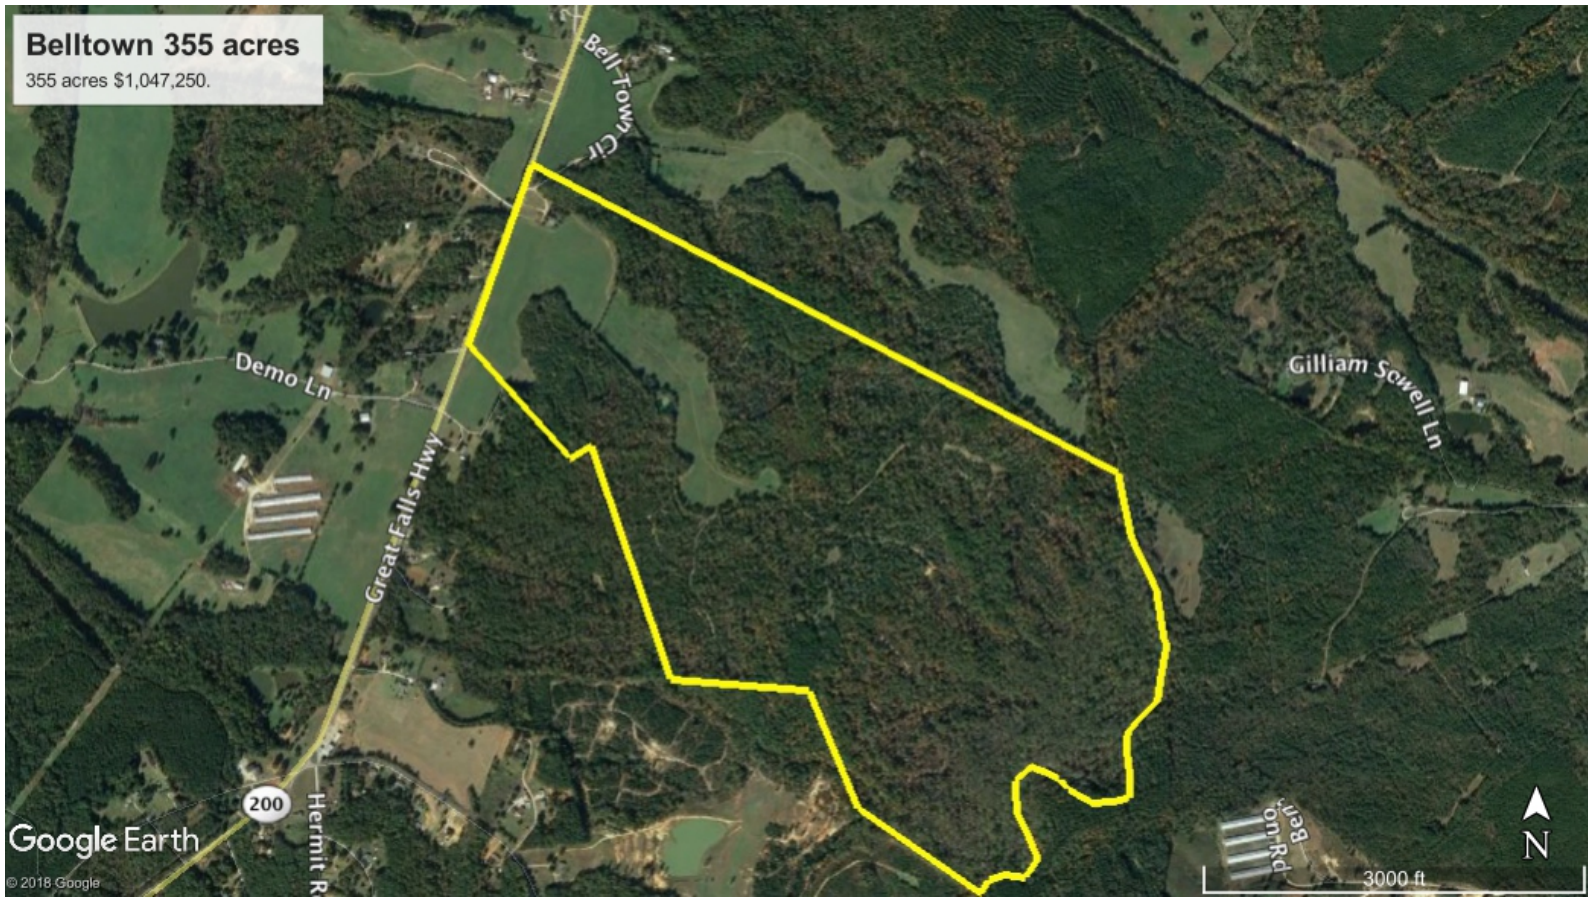

**Belltown 355 acres**

355 acres \$1,047,250.

Google Earth

© 2018 Google

3000 ft